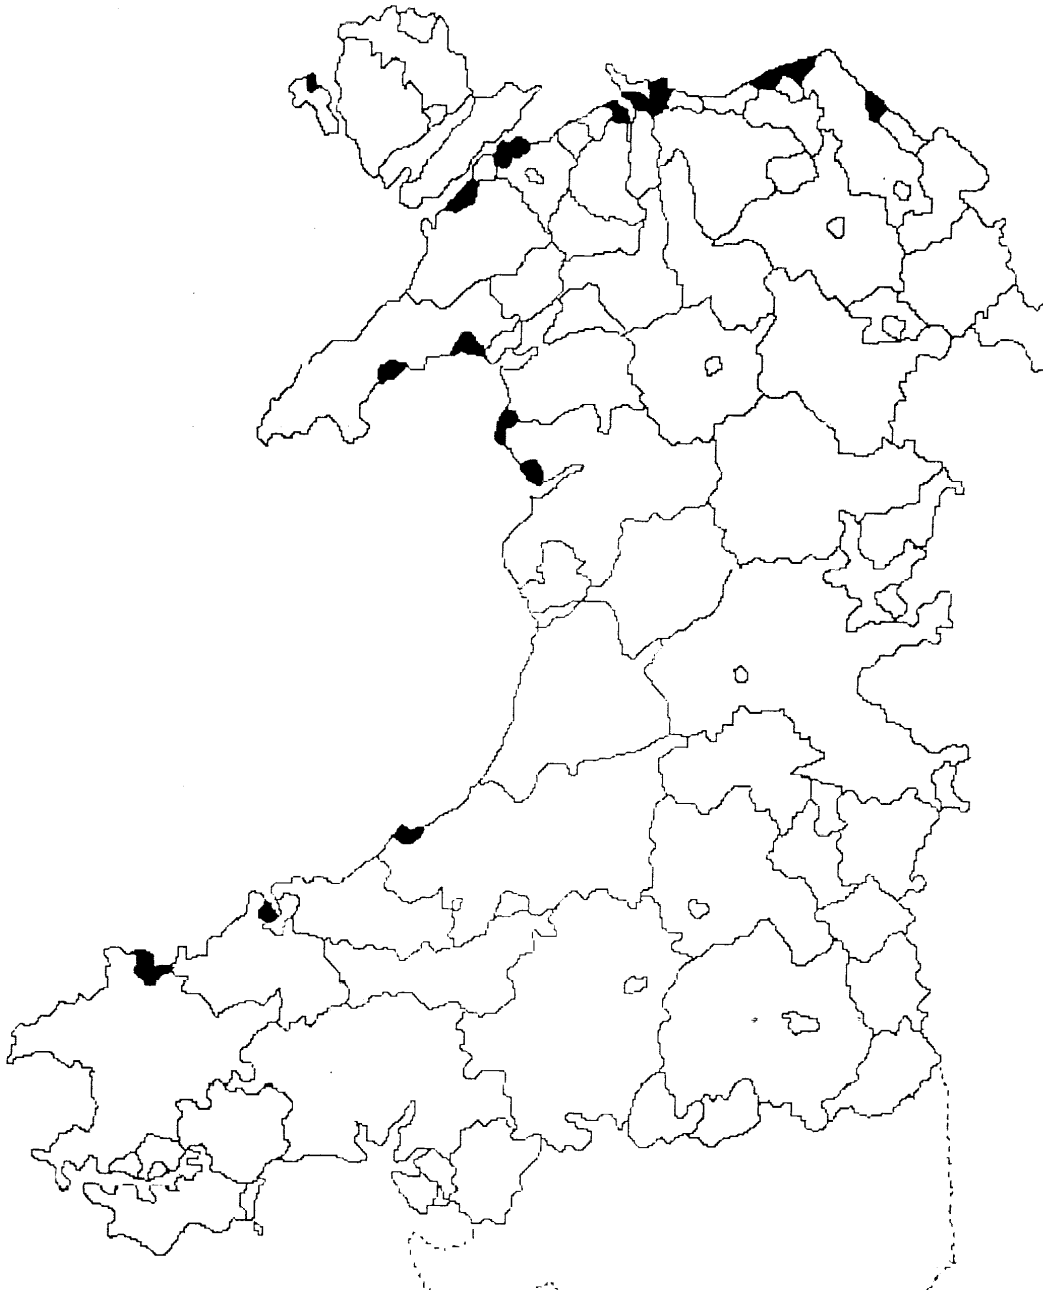

## Welsh Areas of Residence

The solid blocks represent wards which lie wholly within 0.8 km of the Irish Sea